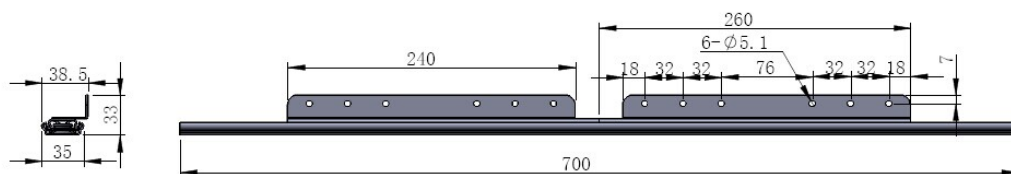

SISO A/S

Mileparken 11
DK-2740 Skovlunde
Denmark
VAT: DK 24786013

Phone +45 45 830 900

www.siso.dk
siso@siso.dk

Danske Bank
Nytorv Branch
Copenhagen
SWIFT: DABADKKK

Account no.
4180 3112 112936
IBAN Account
DK7230003112112936