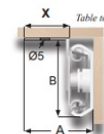

PRODUCT SHEET

Description:

Table Extension 9097-B, Opening 530mm, F/Sliding Top, BZP, Closed Length: 700mm, Wing Size:240mm, Total Length When, Open:1050mm, Load Capacity 45Kg, Profile Height 35mm,, 1,5mm Steel

Item number:

24.05.037-1

Units	Box	Carton	HS Code	Barcode
Pair	1	10	8302420090	
5704866088671				

Opening (O)	480	530	640
Closed Length (C)	650	700	800
Total Length (T)	990	1050	1250
Wing Size (W)	246	246	280
Slide Width (A)	32	32	32
Slide Height (B)	38	38	38
Wing Width (X)	21	21	21
Load Capacity	45 kg.	45 kg.	45 kg.
Item No.:	24.05.024	24.05.037	24.05.051