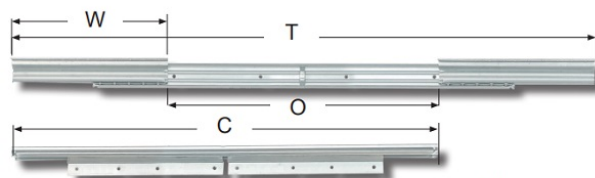

PRODUCT SHEET

Description:

Table Extension 9097-B, Opening 530mm, F/Sliding Top, BZP, Closed Length: 700mm, Wing Size:240mm, Total Length When, Open:1050mm, Load Capacity 45Kg, Profile Height 35mm,, 1,5mm Steel

Item number:

24.05.037-1

Units	Box	Carton	HS Code	Barcode
Pair	1	10	8302420090	
5704866088671				

Opening (O)	480	530	640
Closed Length (C)	650	700	800
Total Length (T)	990	1050	1250
Wing Size (W)	246	246	280
Slide Width (A)	32	32	32
Slide Height (B)	38	38	38
Wing Width (X)	21	21	21
Load Capacity	45 kg.	45 kg.	45 kg.
Item No.:	24.05.024	24.05.037	24.05.051